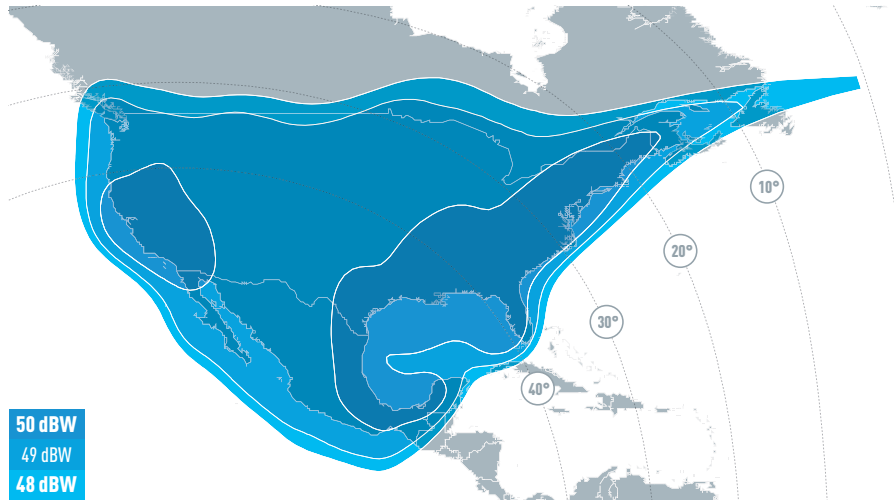

SATELLITE

EUTELSAT 117 WEST A

REACHING THE UTMOST PERFORMANCE FOR THE AMERICAS

C- and Ku-band hemi coverage for North and South America

Located at 116.8° West, and with state-of-the-art technology, EUTELSAT 117 West A provides hemi coverage in both C and Ku-band, as well as high-power regional coverage in Ku-band over North and South America.

The EUTELSAT 117 West A satellite currently distributes over 400 channels.

This satellite caters to over 5,000 DTH antennas receiving channels in Ku-band as well as 14,000 antennas installed in C-band for a government connectivity project.

In addition, EUTELSAT 117 West A provides exceptional levels of throughput in North-America and the Andean region, yielding more MBps per MHz. This satellite offers excellent performance for social connectivity projects, cellular backhaul and VSAT networks, among others.