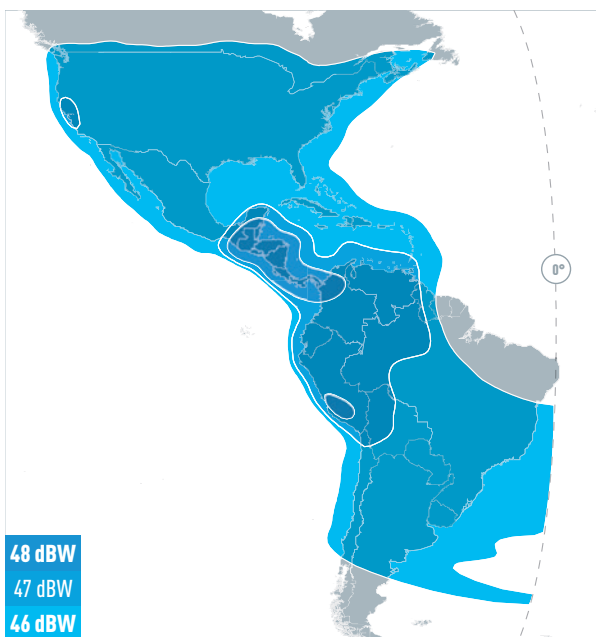

SATELLITE

EUTELSAT 117 WEST A

REACHING THE UTMOST PERFORMANCE FOR THE AMERICAS

C- and Ku-band hemi coverage for North and South America

Located at 116.8° West, and with state-of-the-art technology, EUTELSAT 117 West A provides hemi coverage in both C and Ku-band, as well as high-power regional coverage in Ku-band over North and South America.

The EUTELSAT 117 West A satellite currently distributes over 400 channels.

This satellite caters to over 5,000 DTH antennas receiving channels in Ku-band as well as 14,000 antennas installed in C-band for a government connectivity project.

In addition, EUTELSAT 117 West A provides exceptional levels of throughput in North-America and the Andean region, yielding more MBps per MHz. This satellite offers excellent performance for social connectivity projects, cellular backhaul and VSAT networks, among others.

Ku-band 1 North American Downlink Coverage

C-band Pan-American Downlink Coverage

SATELLITE EUTELSAT 117 WEST A

Ku-band 2 Hemi downlink coverage

Ku-band 3 South America downlink coverage

KEY MARKETS

- NORTH AMERICA
- SOUTH AMERICA