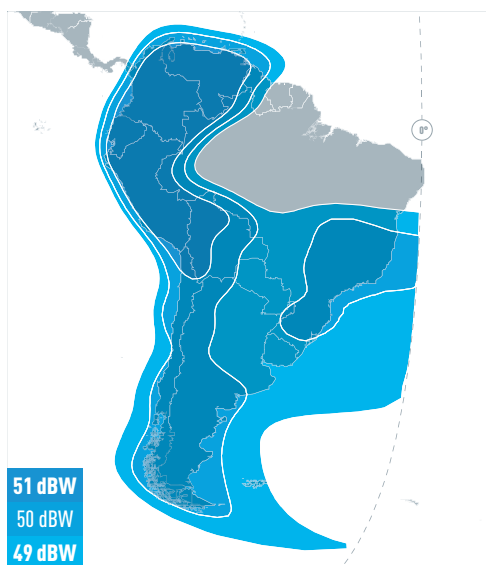

SATELLITE

EUTELSAT 117 WEST A

REACHING THE UTMOST PERFORMANCE FOR THE AMERICAS

C- and Ku-band hemi coverage for North and South America

Located at 116.8° West, and with state-of-the-art technology, EUTELSAT 117 West A provides hemi coverage in both C and Ku-band, as well as high-power regional coverage in Ku-band over North and South America.

In addition, EUTELSAT 117 West A provides exceptional levels of throughput in North-America and the Andean region, yielding more MBps per MHz. This satellite offers excellent performance for social connectivity projects, cellular backhaul and VSAT networks, among others.

Ku-band 1 North American Downlink Coverage

C-band Pan-American Downlink Coverage

SATELLITE EUTELSAT 117 WEST A

Ku-band 2 Hemi downlink coverage

Ku-band 3 South America downlink coverage

KEY MARKETS

- NORTH AMERICA
- SOUTH AMERICA