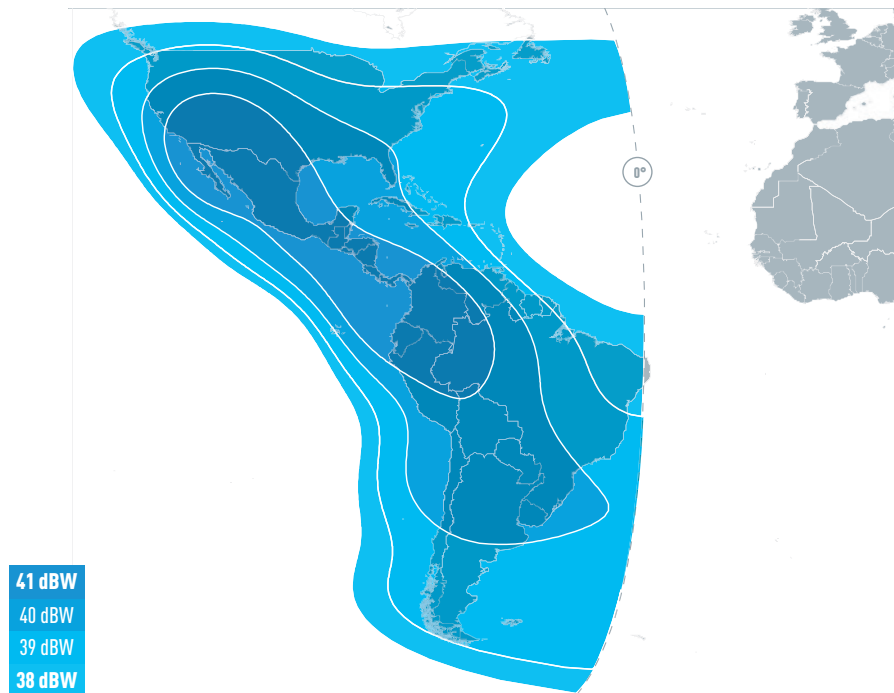

C-band Pan-American Downlink Coverage